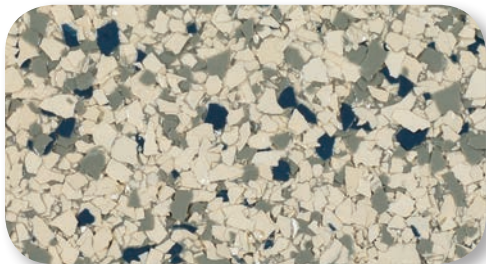

ProFlex Colored Polymer Flake

Preto PFX-3102

Bianco-PFX-3101

Domino-PFX-411

Stonehenge-PFX-427

Regatta-PFX-1346

Tidal Wave-PFX-807

Pembroke-PFX-114

Dolerite-PFX-9311

Pumice-PFX-9303

County Road-PFX-0441

Olivine-PFX-710

Pheasant-PFX-318

- ◆ The blended color samples shown are only close approximations of the actual flooring system. For a more accurate value when specifying the actual system (i.e. single or double broadcast) and finish texture (i.e. standard, "orange peel", or smooth), it may be necessary to request a physical sample from **ProREZ** to verify blend choice before installing.
- ◆ Custom color blending is available. Please contact a **ProREZ** technical representative for more information.