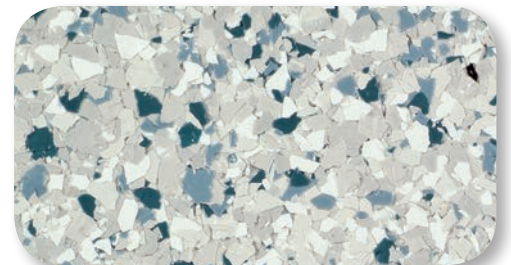

ProFlex Colored Polymer Flake

Preto PFX-3102

Bianco-PFX-3101

Domino-PFX-411

Stonehenge-PFX-427

Regatta-PFX-1346

Tidal Wave-PFX-807

Pembroke-PFX-114

Dolerite-PFX-9311

Pumice-PFX-9303

County Road-PFX-0441

Olivine-PFX-710

Pheasant-PFX-318

- ◆ The blended color samples shown are only close approximations of the actual flooring system. For a more accurate value when specifying the actual system (i.e. single or double broadcast) and finish texture (i.e. standard, "orange peel", or smooth), it may be necessary to request a physical sample from **ProREZ** to verify blend choice before installing.
- ◆ Custom color blending is available. Please contact a **ProREZ** technical representative for more information.