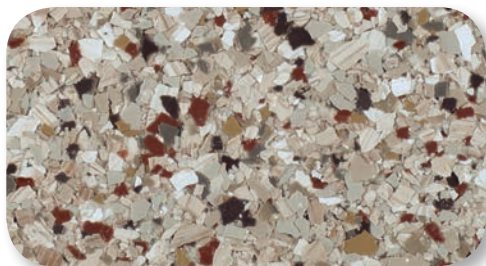

ProFlex Colored Polymer Flake

Preto PFX-3102

Bianco-PFX-3101

Domino-PFX-411

Stonehenge-PFX-427

Regatta-PFX-1346

Tidal Wave-PFX-807

Pembroke-PFX-114

Dolerite-PFX-9311

Pumice-PFX-9303

County Road-PFX-0441

Olivine-PFX-710

Pheasant-PFX-318

- ◆ The blended color samples shown are only close approximations of the actual flooring system. For a more accurate value when specifying the actual system (i.e. single or double broadcast) and finish texture (i.e. standard, "orange peel", or smooth), it may be necessary to request a physical sample from **ProREZ** to verify blend choice before installing.
- ◆ Custom color blending is available. Please contact a **ProREZ** technical representative for more information.