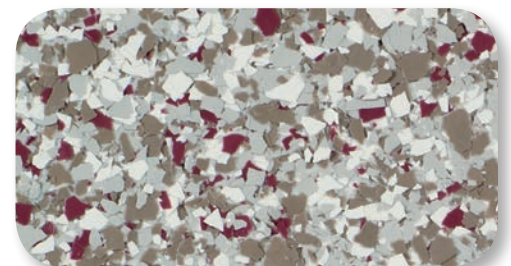

ProFlex Colored Polymer Flake

Preto PFX-3102

Bianco-PFX-3101

Domino-PFX-411

Stonehenge-PFX-427

Regatta-PFX-1346

Tidal Wave-PFX-807

Pembroke-PFX-114

Dolerite-PFX-9311

Pumice-PFX-9303

County Road-PFX-0441

Olivine-PFX-710

Pheasant-PFX-318

- ◆ The blended color samples shown are only close approximations of the actual flooring system. For a more accurate value when specifying the actual system (i.e. single or double broadcast) and finish texture (i.e. standard, "orange peel", or smooth), it may be necessary to request a physical sample from **ProREZ** to verify blend choice before installing.
- ◆ Custom color blending is available. Please contact a **ProREZ** technical representative for more information.