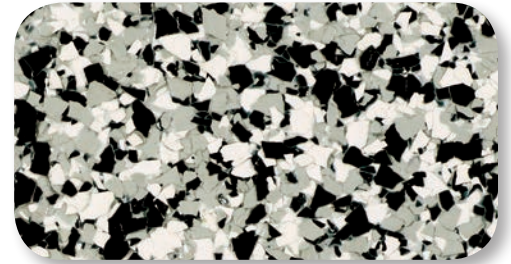

ProFlex Colored Polymer Flake

Preto PFX-3102

Bianco-PFX-3101

Domino-PFX-411

Stonehenge-PFX-427

Regatta-PFX-1346

Tidal Wave-PFX-807

Pembroke-PFX-114

Dolerite-PFX-9311

Pumice-PFX-9303

County Road-PFX-0441

Olivine-PFX-710

Pheasant-PFX-318

- ◆ The blended color samples shown are only close approximations of the actual flooring system. For a more accurate value when specifying the actual system (i.e. single or double broadcast) and finish texture (i.e. standard, "orange peel", or smooth), it may be necessary to request a physical sample from **ProREZ** to verify blend choice before installing.
- ◆ Custom color blending is available. Please contact a **ProREZ** technical representative for more information.